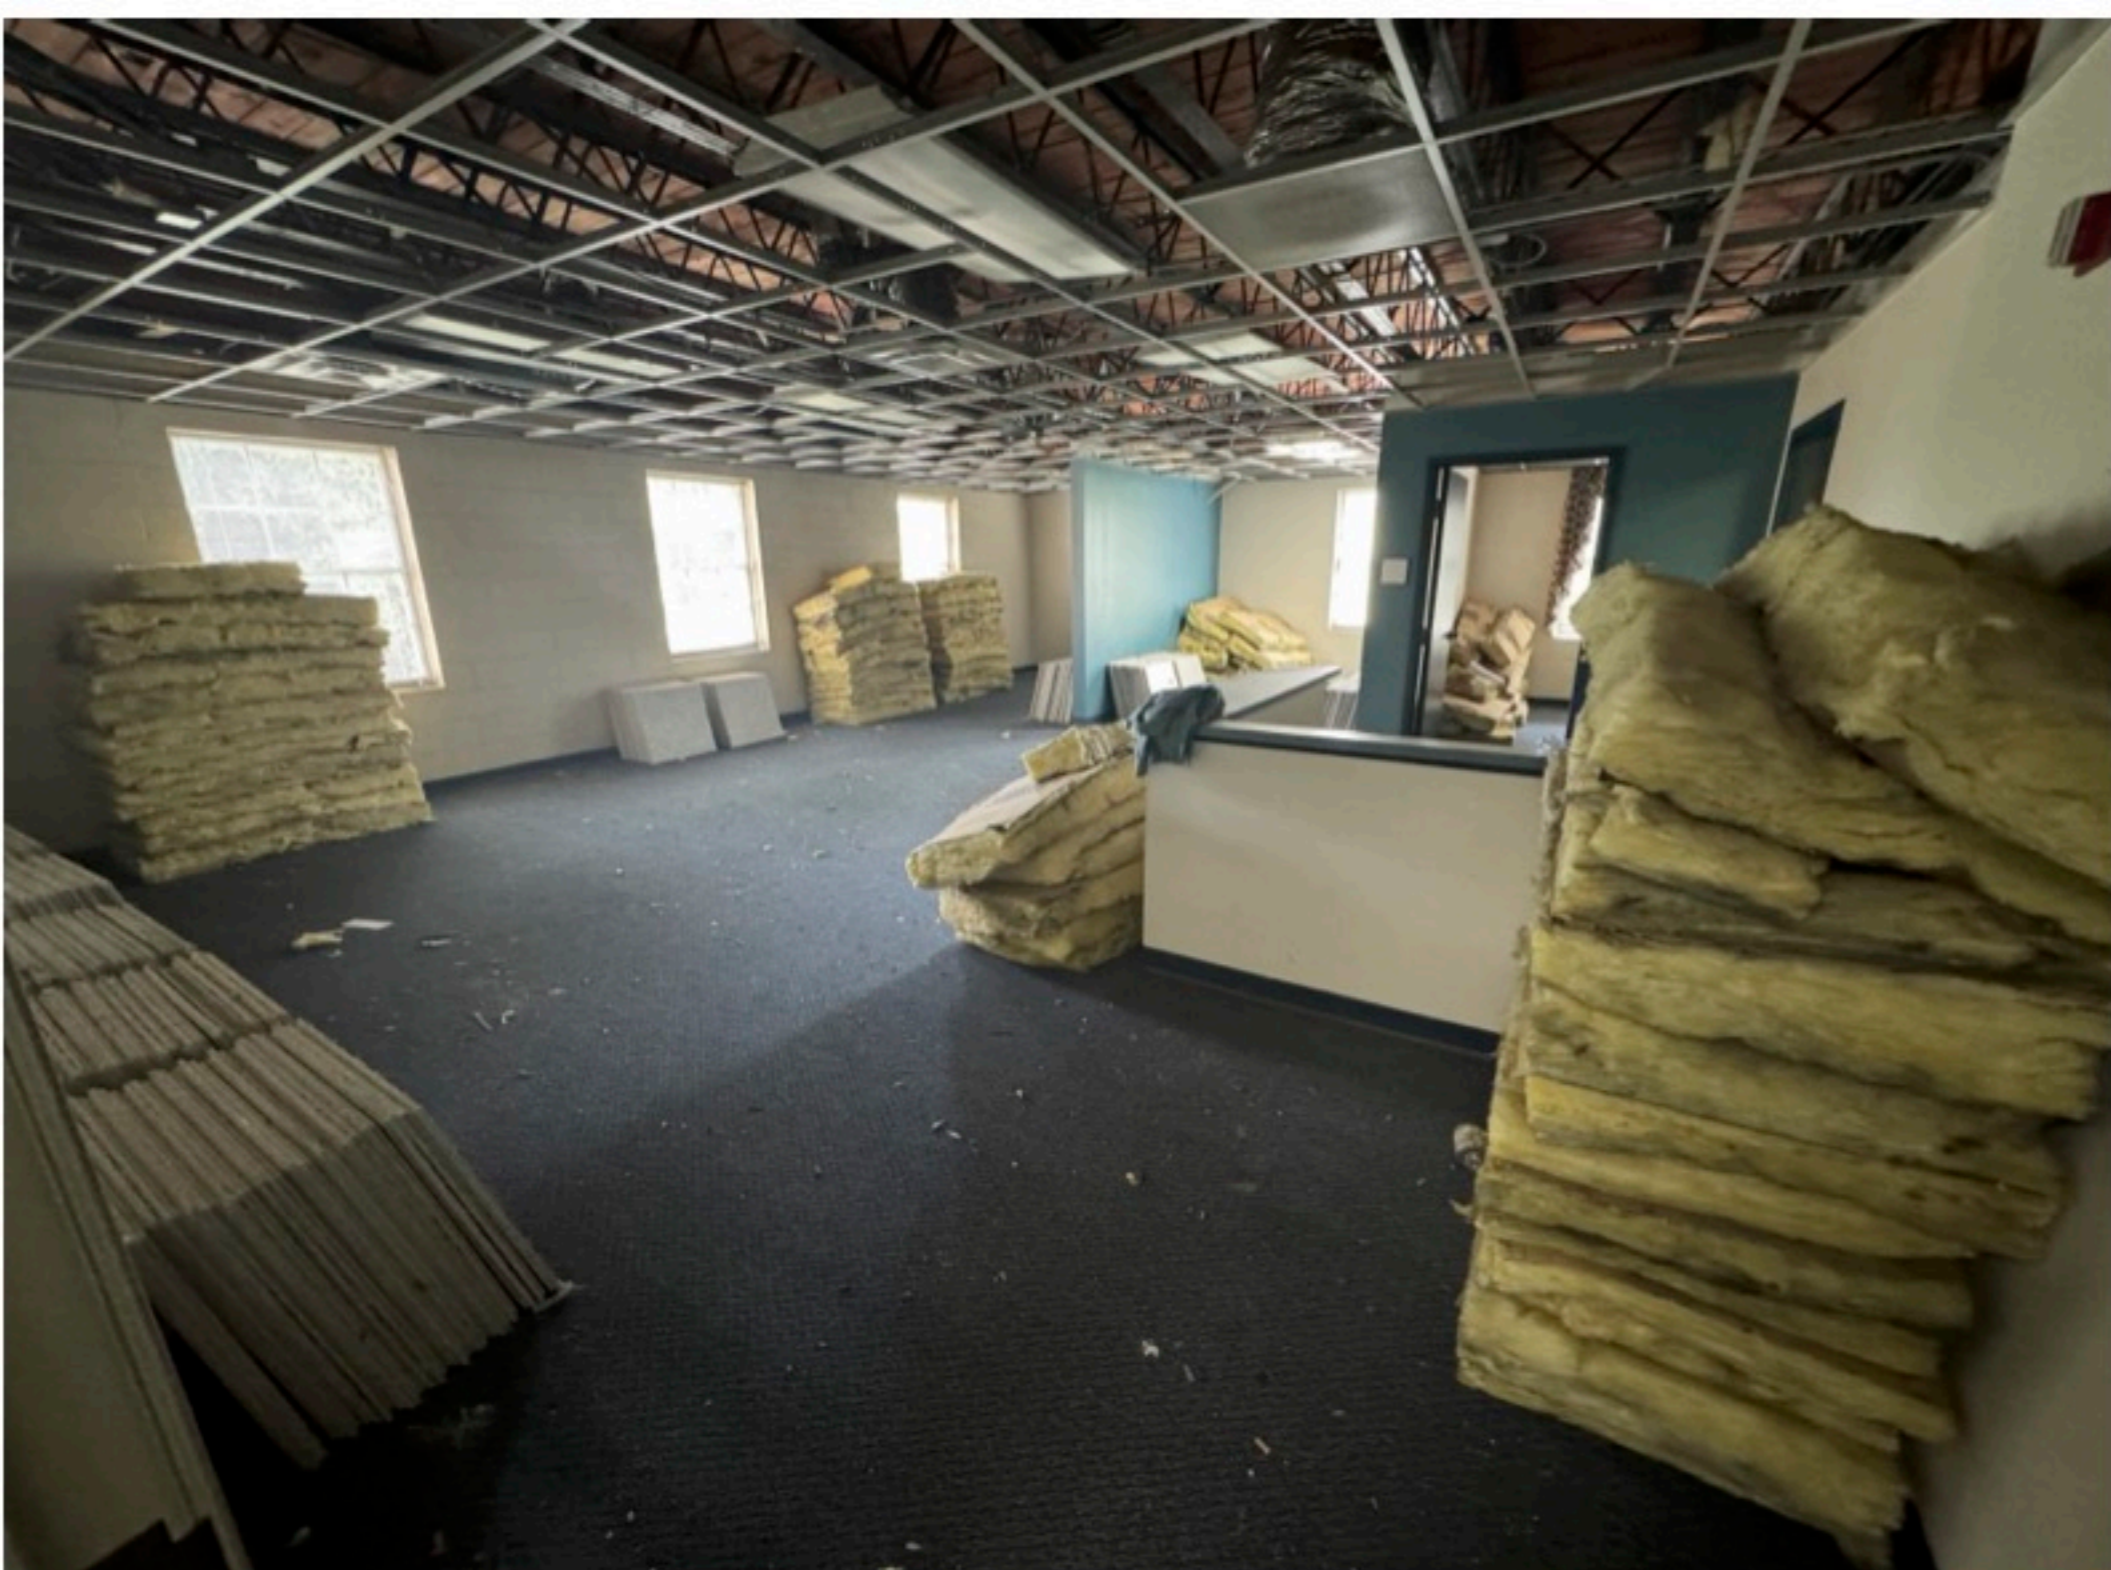

PROJECT WEEKLY REPORT

Organ protection framing

Construction fencing for demolition

Electrical make-safe

Ceiling demo. at 2nd floor of Ed. Bldg.

Ceiling demo. #2

Safety signage added to construction site (all doors)